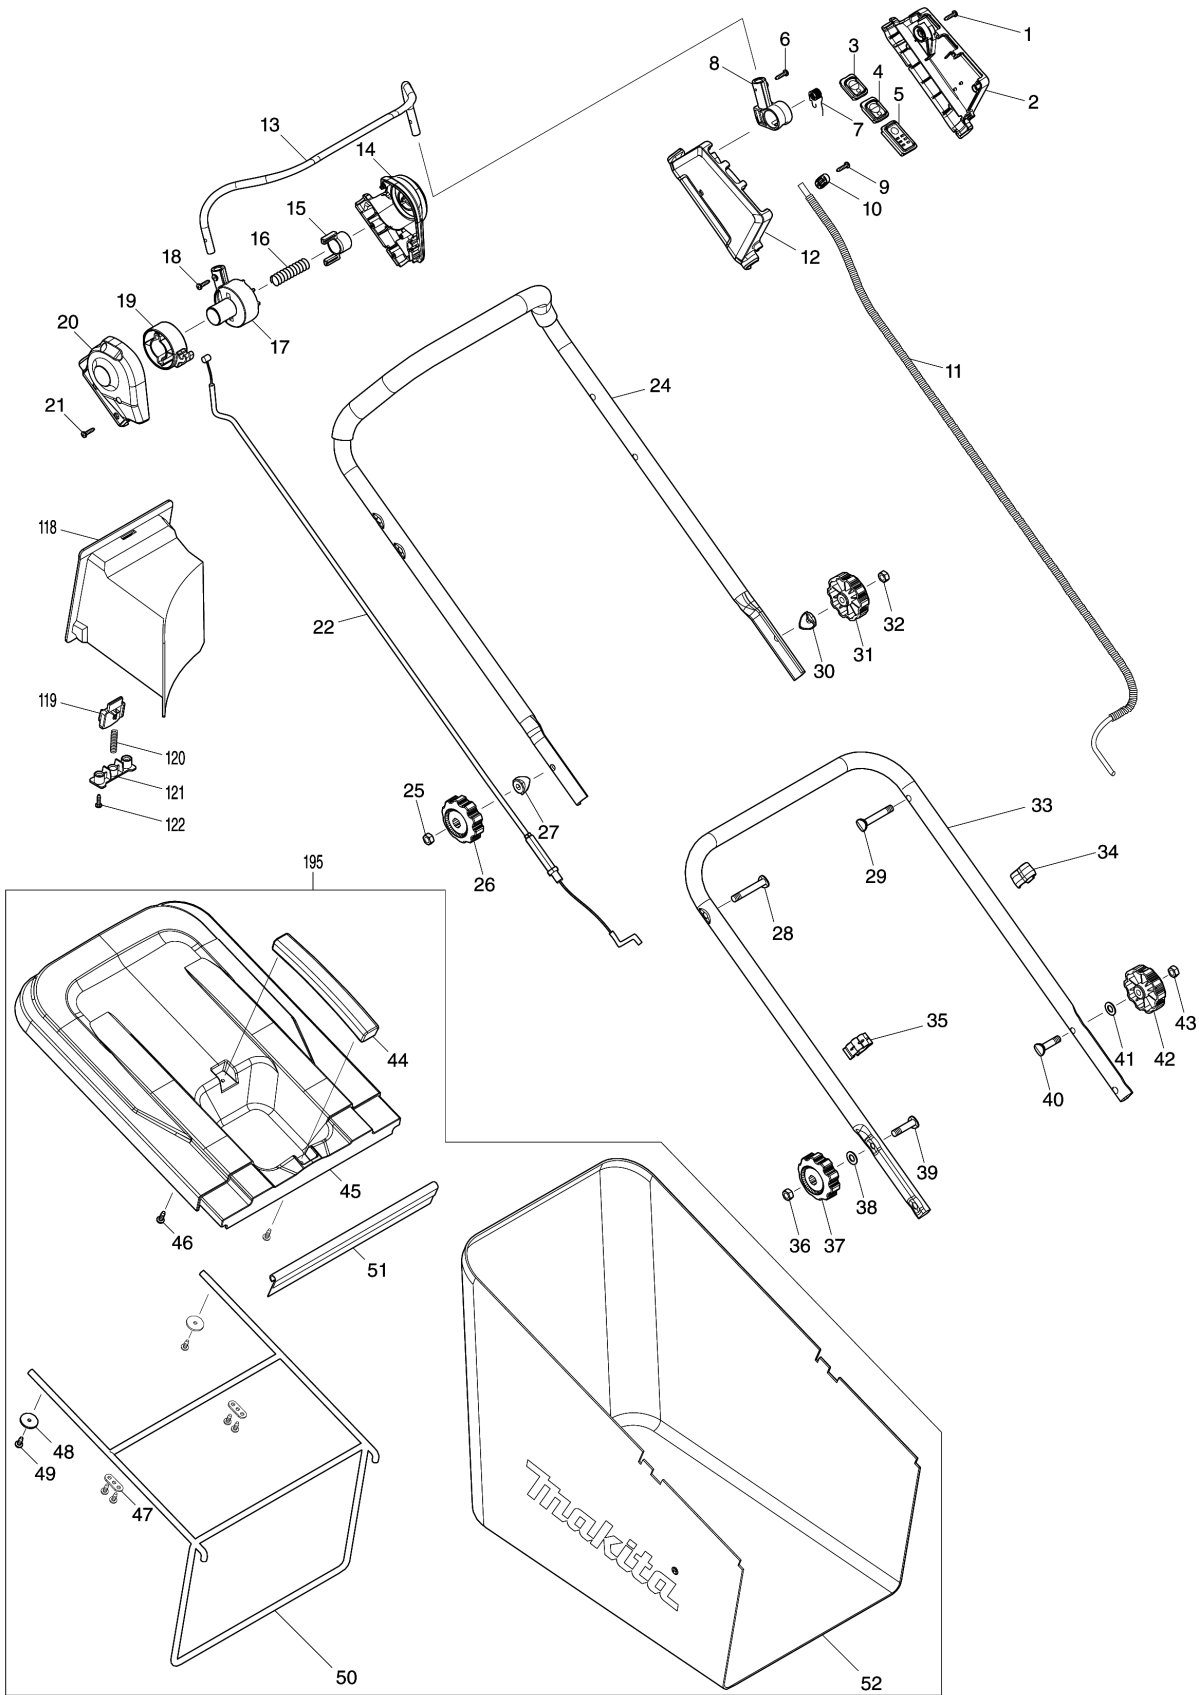

Model No.DLM463 460MM CORDLESS LAWN MOWER