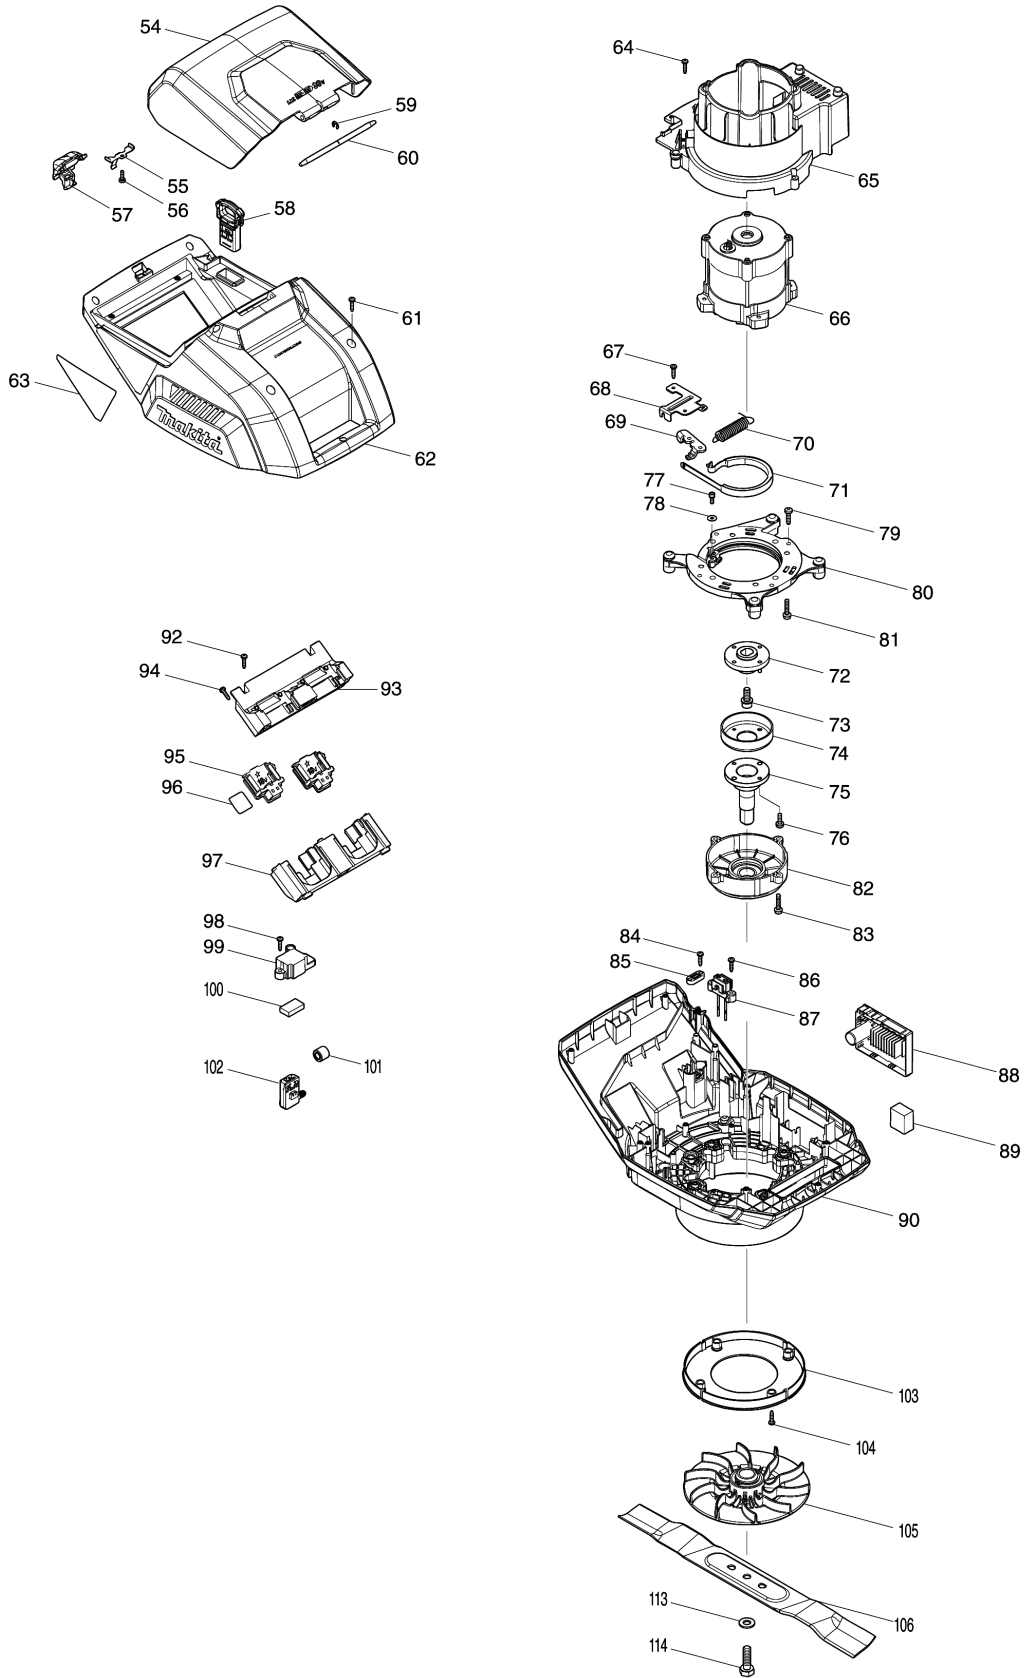

Model No.DLM463 460MM CORDLESS LAWN MOWER