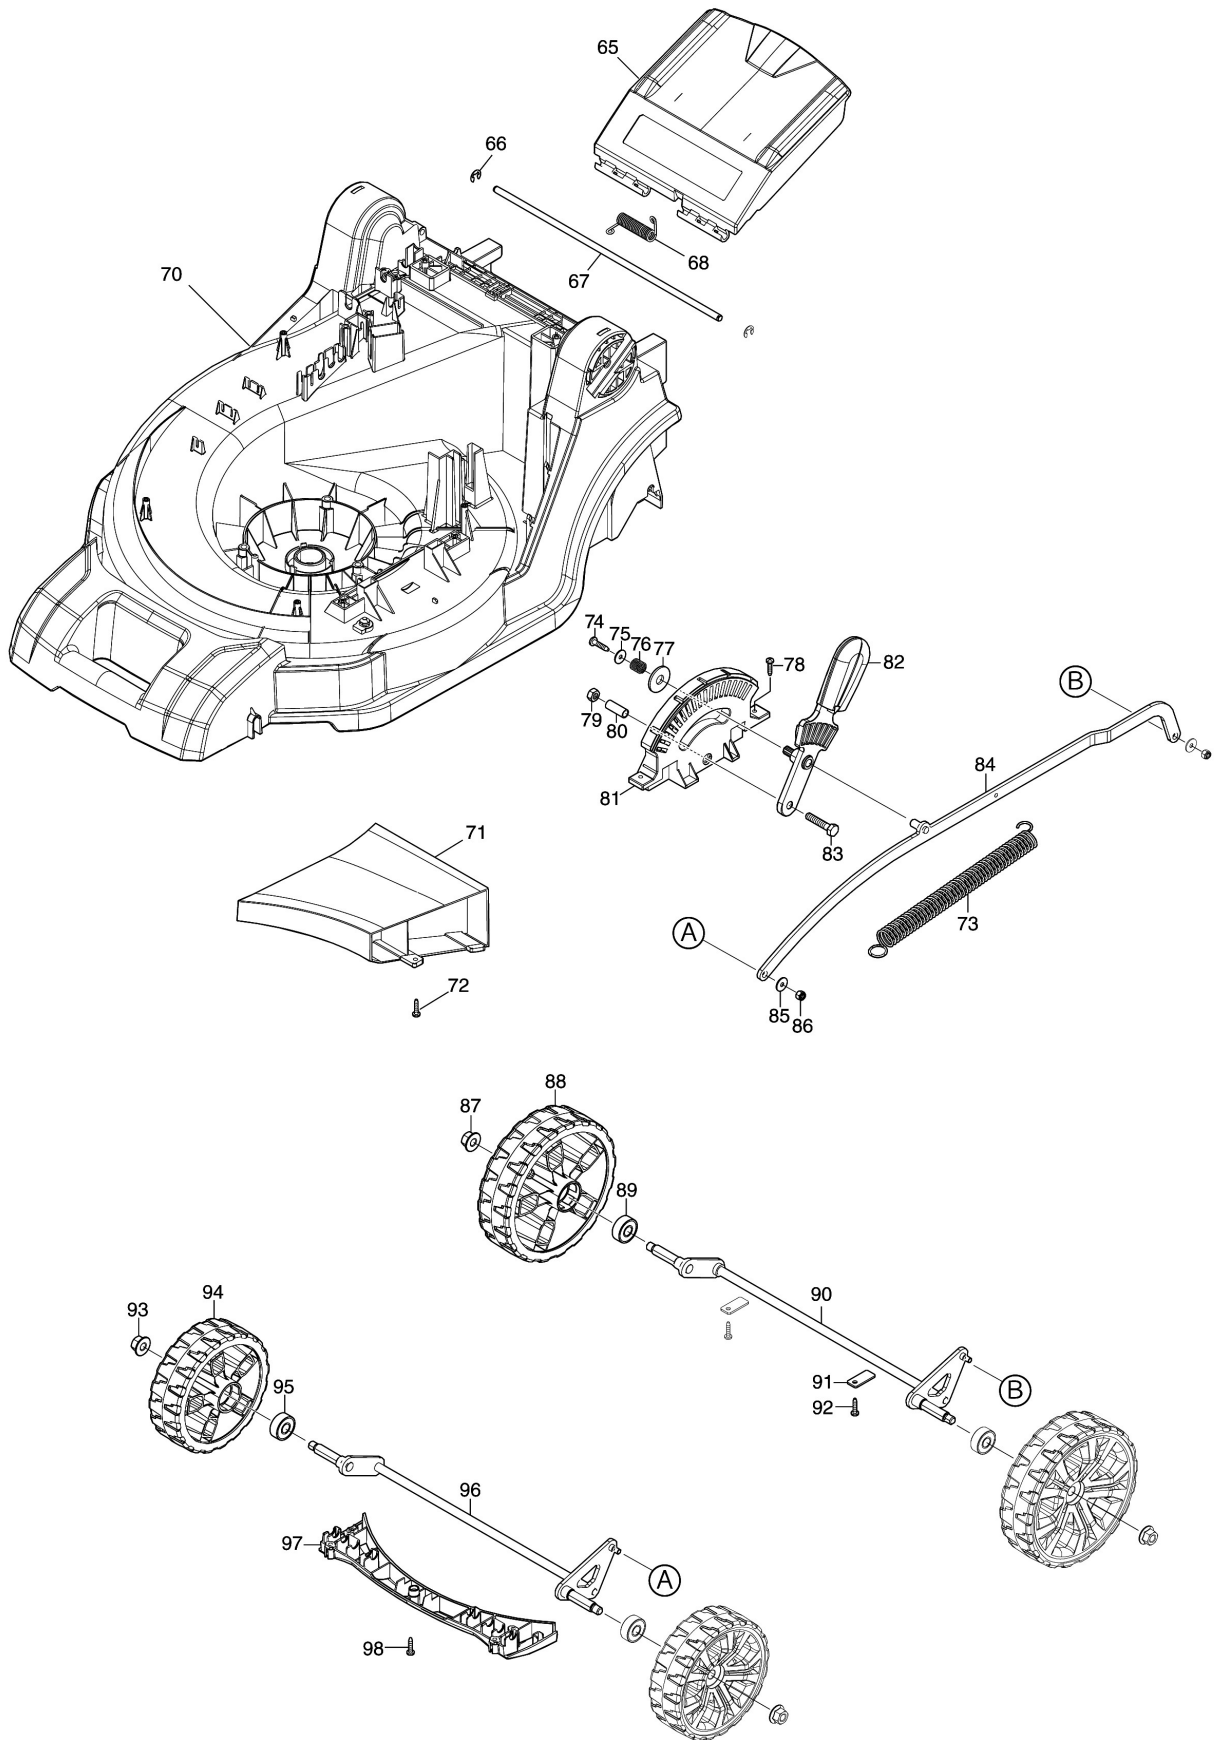

Model No.DLM432 430MM CORDLESS LAWN MOWER