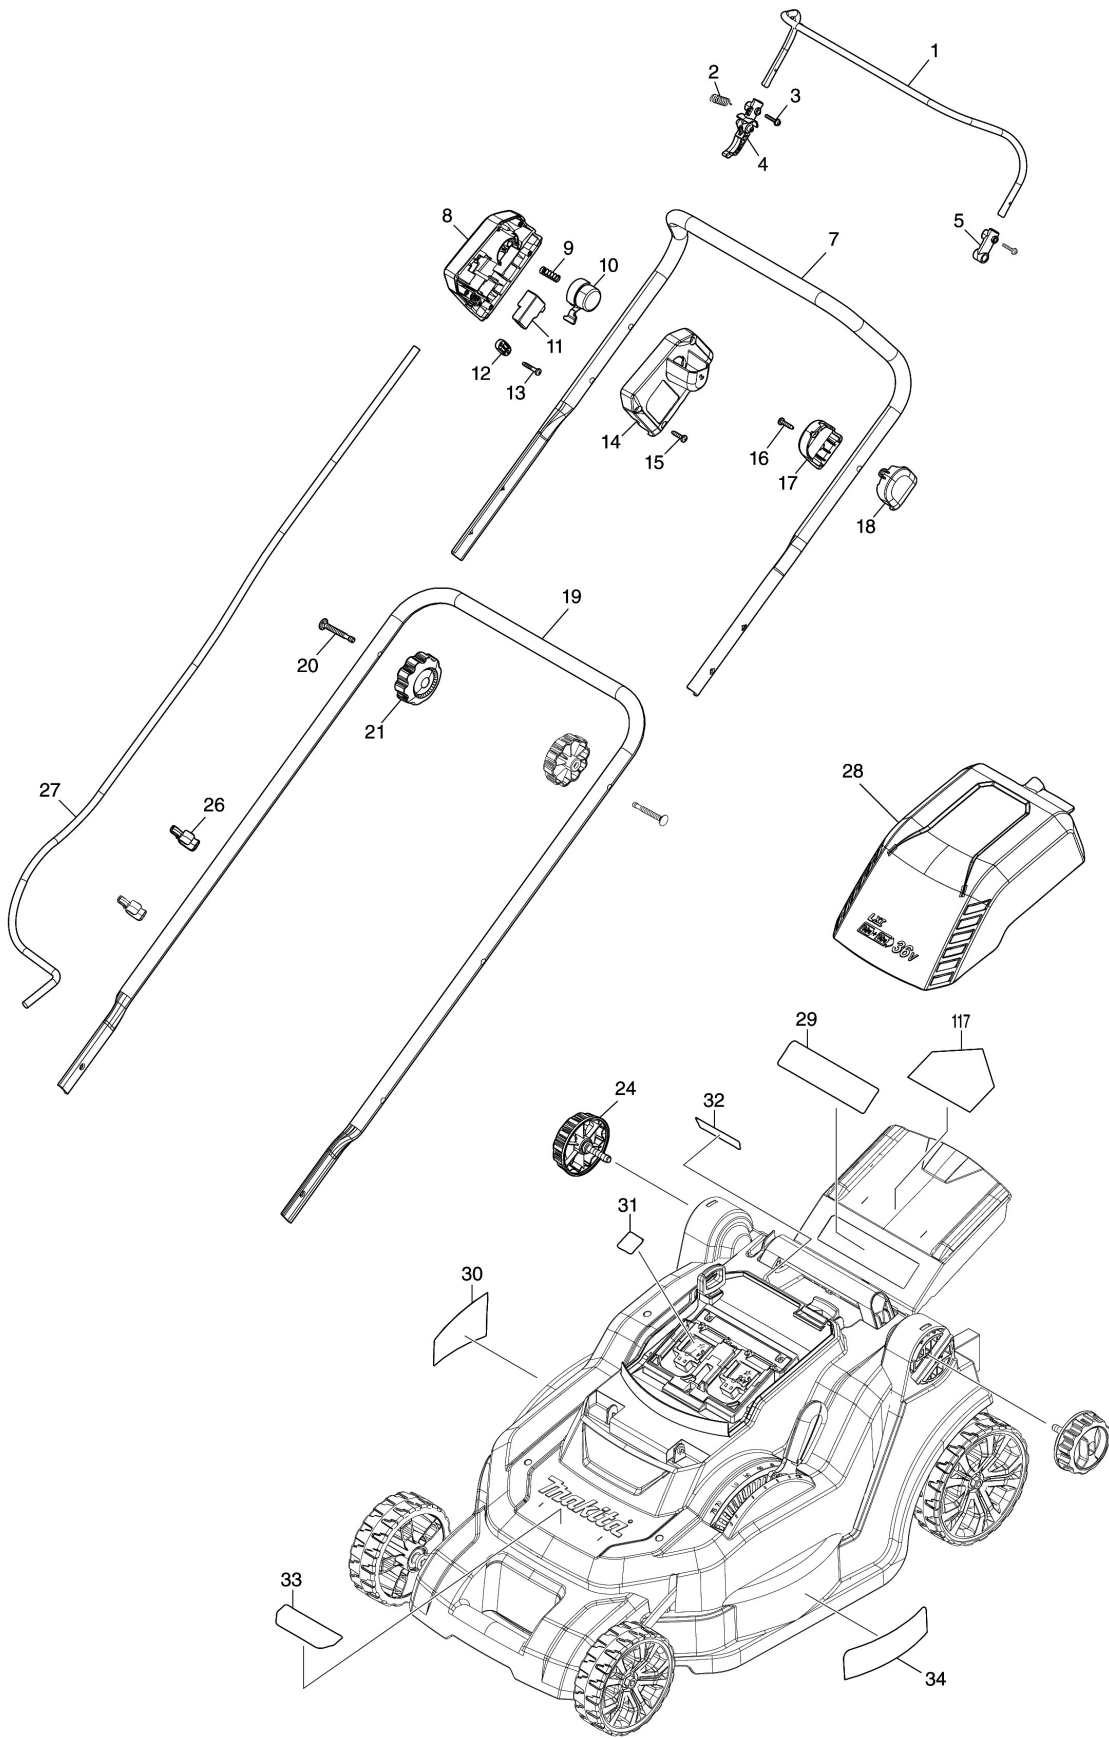

Model No.DLM432 430MM CORDLESS LAWN MOWER