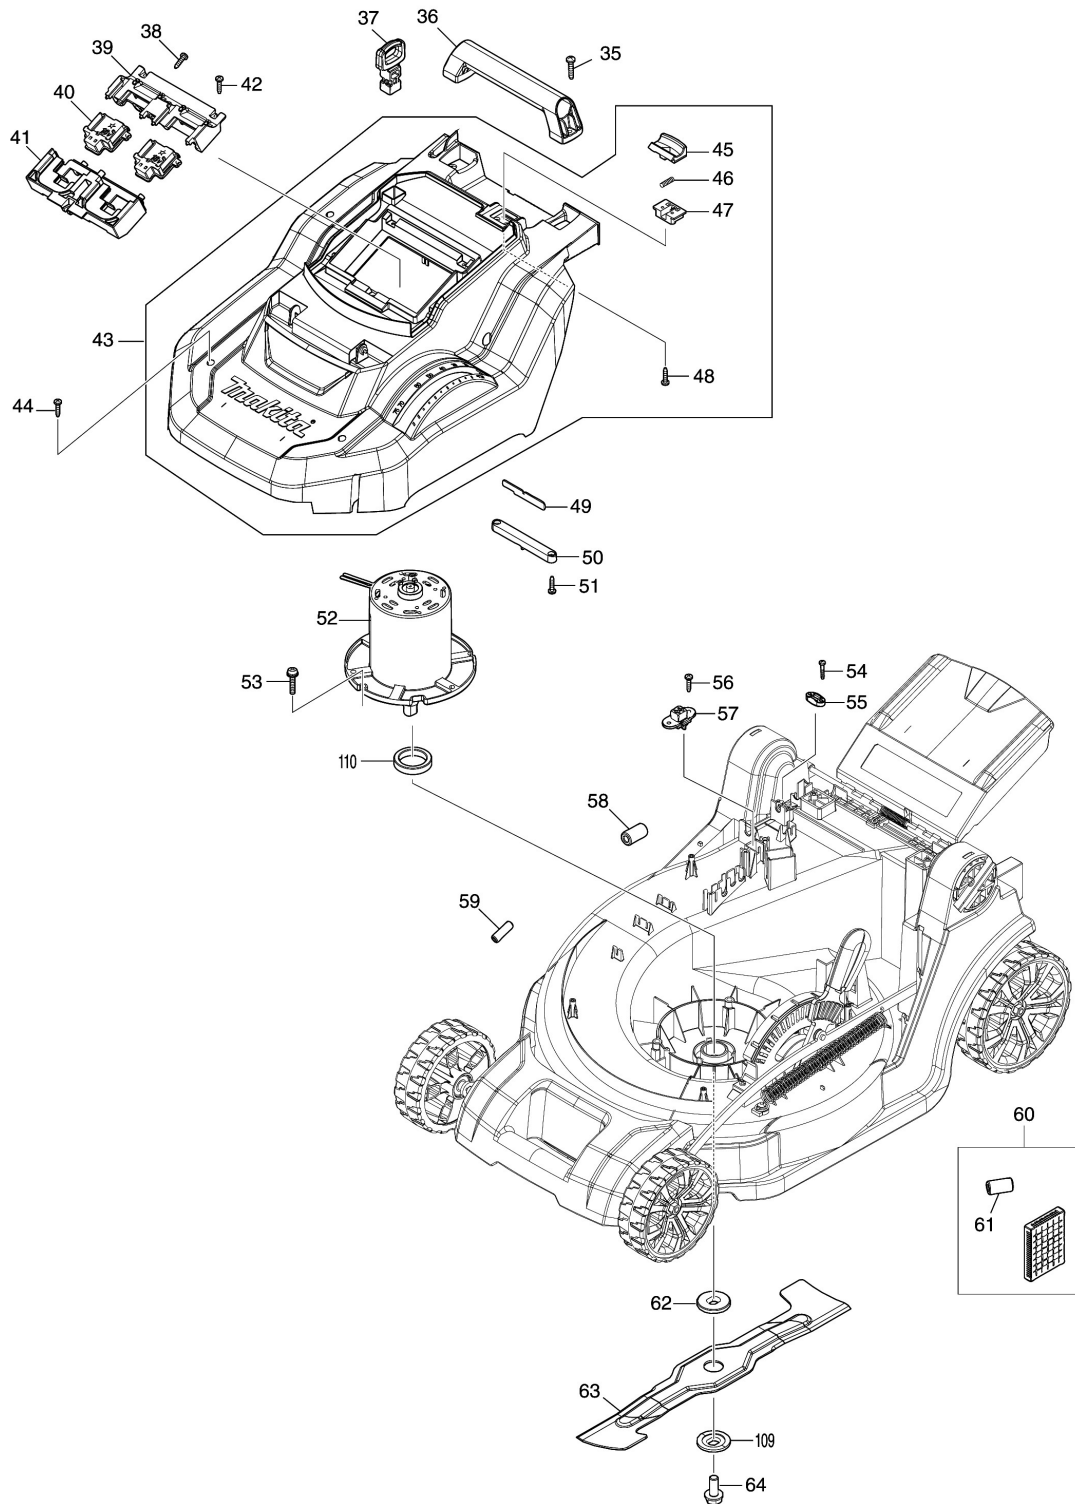

Model No.DLM432 430MM CORDLESS LAWN MOWER