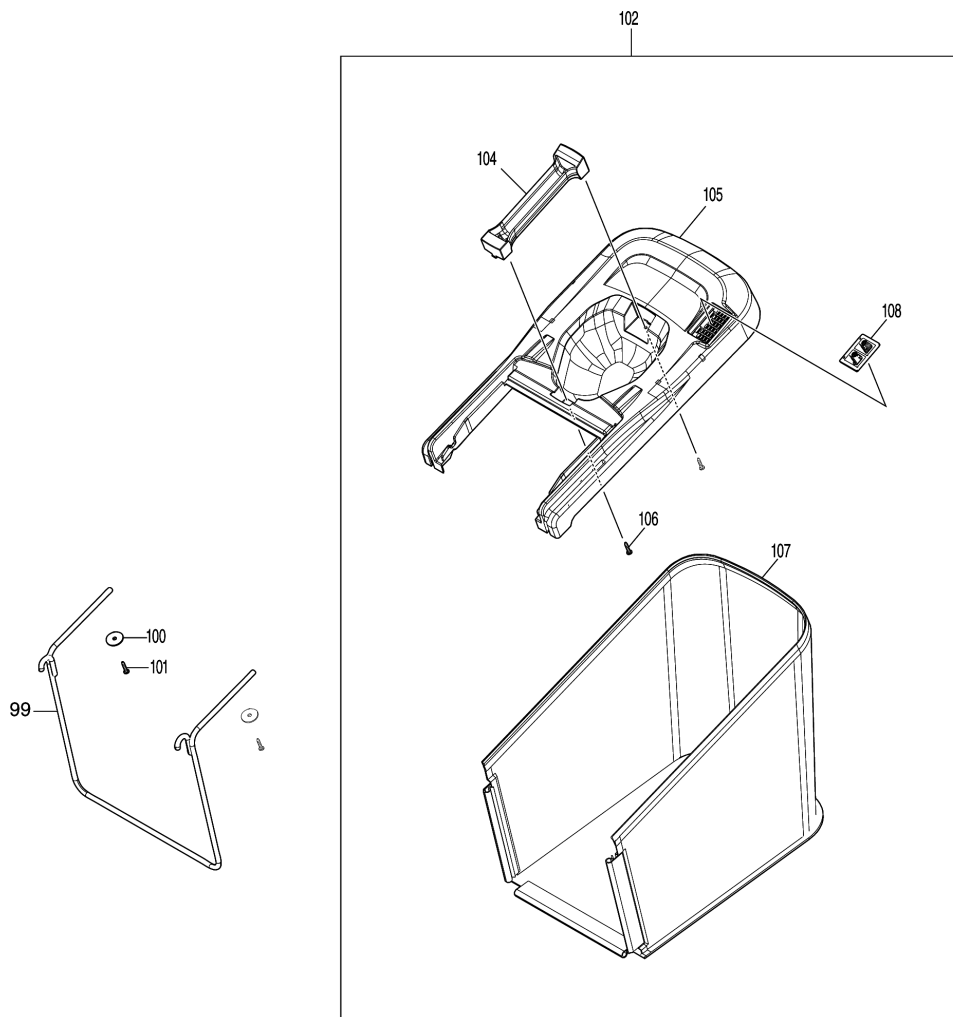

Model No.DLM382 380MM CORDLESS LAWN MOWER

Model No.DLM382 380MM CORDLESS LAWN MOWER

Položka	Objednávacie číslo	Popis	Zmena	ks	New/Old	Možnosť 1	Možnosť 2	Poznámka
001	326636-0	SWITCH LEVER		1				
002	231876-6	TENSION SPRING 9		1				
003	911138-5	SKRUTKA M4x20		2				
004	455075-8	LEVER		1				
005	455078-2	ARM		1				
007	143510-5	UPPER PIPE COMPLETE		1				
008	459804-1	SWITCH BOX		1				
009	233068-3	COMPRESSION SPRING 6		1				
010	455074-0	SWITCH BUTTON		1				
011	650730-9	SWITCH TG72BD-6		1				
012	687124-5	DRŽIAK KÁBLA MT240/953T955		1				
013	265999-8	SKRUTKA SAMOREZNÁ 4x25		2				
014	140N15-0	SWITCH BOX COVER COMPLETE K		1				
C10	890374-5	INDICATION LABEL		1				
015	266326-2	SKRUTKA SAMOREZNÁ		4				
016	266326-2	SKRUTKA SAMOREZNÁ		1				
017	456352-1	SWITCH LEVER CASE COVER		1				
018	456351-3	SWITCH LEVER CASE		1				
019	327413-3	LOWER PIPE		1				
020	265A14-4	CUP H. SQUARE NECK BOLT M6X50		2				
021	264070-5	THUMB NUT M6		2				
024	266729-0	THUMB SCREW M8X35		2				
026	459809-1	HOLDER		2				
027	660393-3	POWER SUPPLY CORD		1				
028	140N21-5	BATTERY COVER COMPLETE E		1				
C10	8005W1-7	CAUTION LABEL		1				
029	890375-3	CAUTION LABEL		1				
030	856L30-9	DLM382 NAME PLATE		1				
031	856L35-9	DLM382 SERIAL NO. LABEL		1				
032	8005W9-1	INDICATION LABEL		1				
033	8005W7-5	INDICATION LABEL		1				
034	8005W8-3	INDICATION LABEL		1				
035	266459-3	TAPPING SCREW 5X25		2				
036	273675-0	GRIP A		1				
037	643890-4	KEY		1				
038	266326-2	SKRUTKA SAMOREZNÁ		3				
039	183N35-1	TERMINAL HOUSING SET		1				
C10	263005-3	KOLÍK GUMA 6 2414		4				
D10		INC. 41						
040	644809-6	TERMINAL		2				
041	183N35-1	TERMINAL HOUSING SET		1				
C10	263005-3	KOLÍK GUMA 6 2414		4				
D10		INC. 39						

Please order the parts with part number.

Print Date 7/4/2021