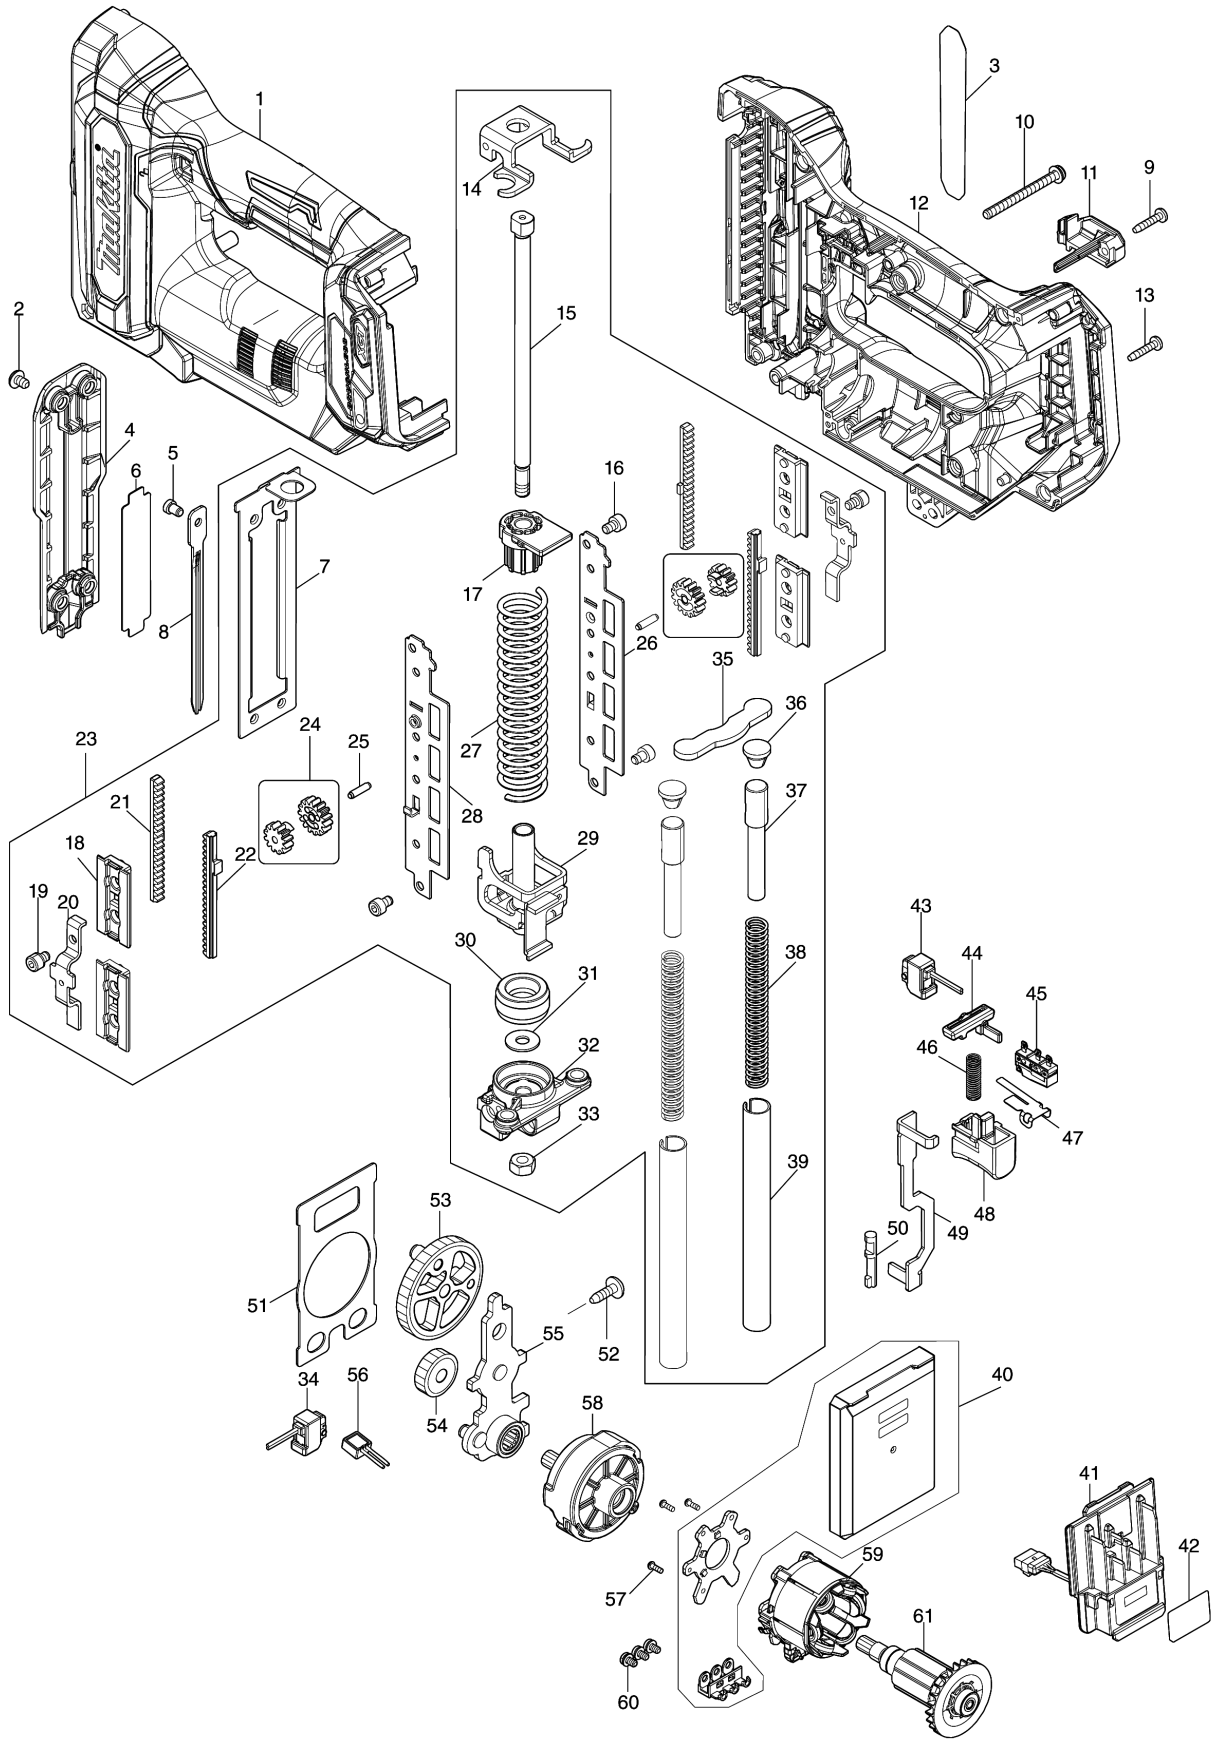

Model No.PT001G CORDLESS PIN NAILER