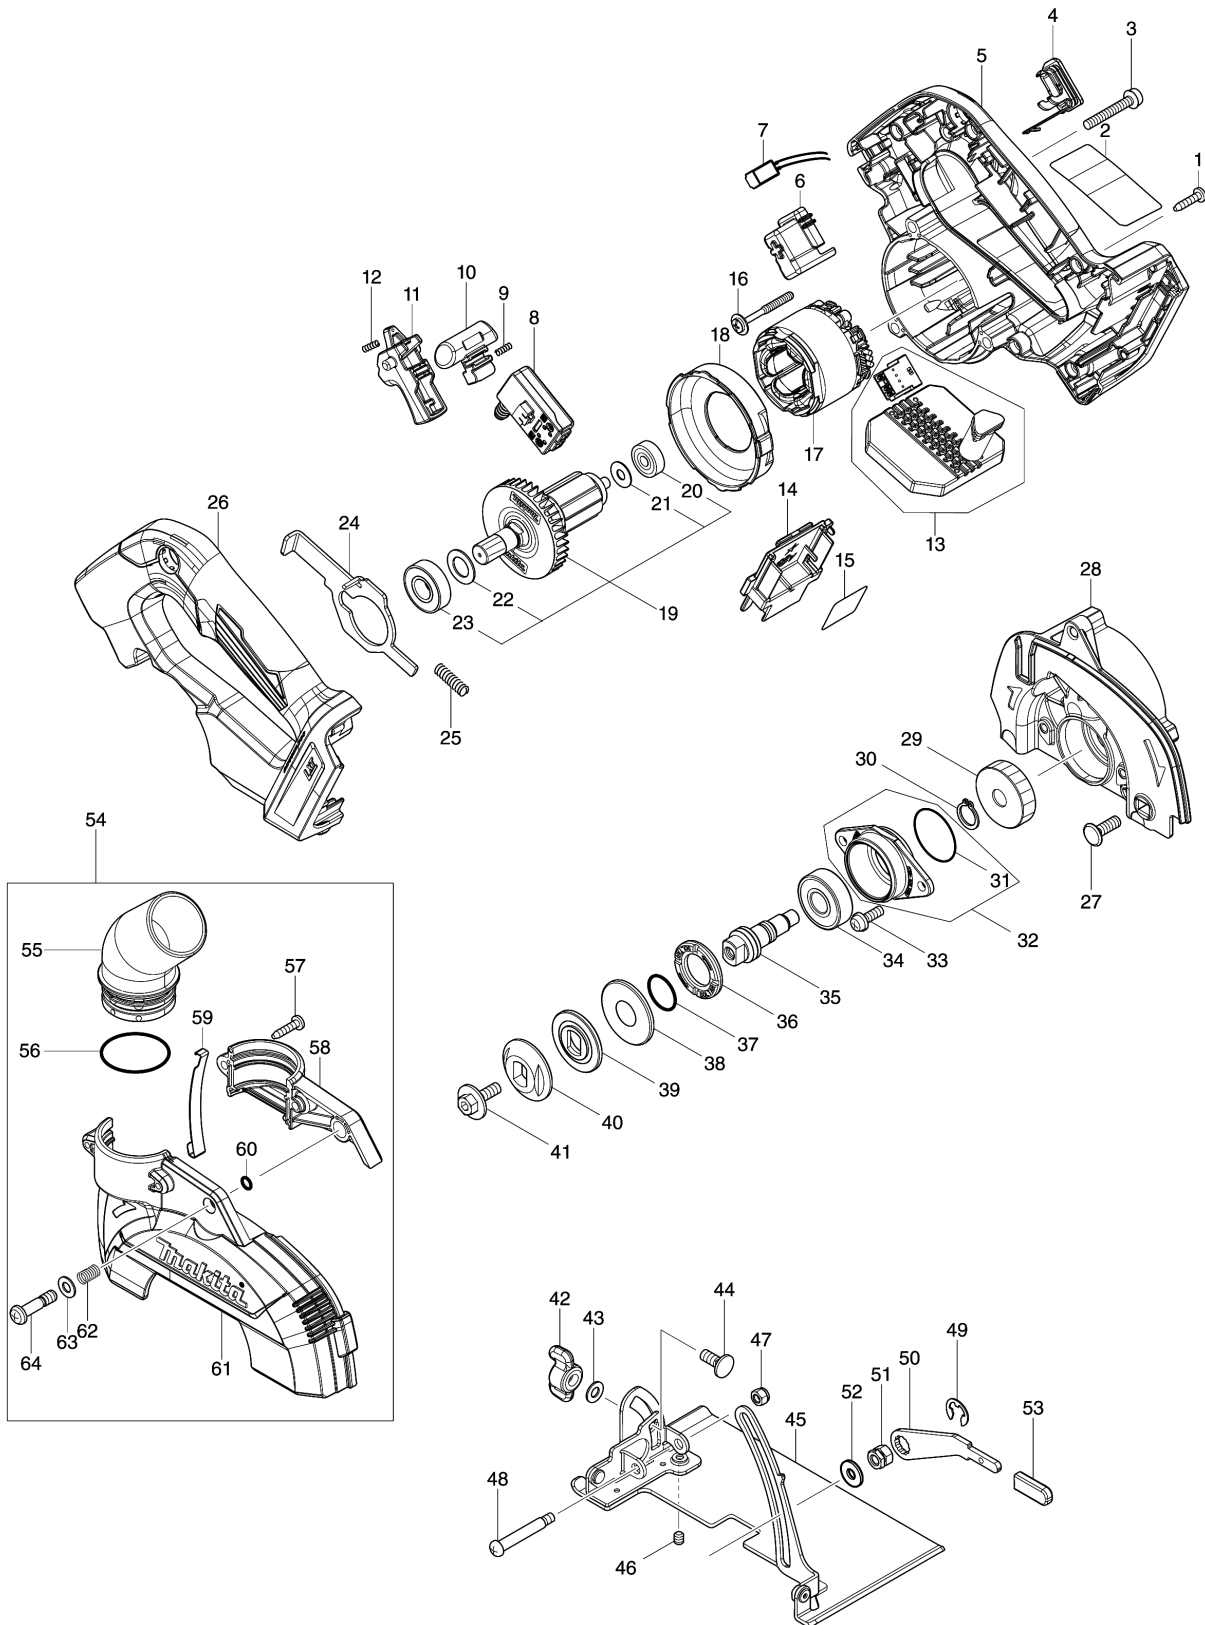

Model No.DCC500 125MM CORDLESS DUSTLESS CUTTER

Model No.DCC500 125MM CORDLESS DUSTLESS CUTTER

| Položka | Objednávacie číslo | Popis | Zmena | ks | New/Old | Možnosť 1 | Možnosť 2 | Poznámka |
|---------|--------------------|--------------------------------|-------|----|---------|-----------|-----------|----------|
| 001 | 266326-2 | TAPPING SCREW 4X18 | | 6 | | | | |
| 002 | 858D79-7 | DCC500 NAME PLATE | | 1 | | | | |
| 003 | 911258-5 | PAN HEAD SCREW M5X35 | | 3 | | | | |
| 004 | 140F99-0 | CAP COMPLETE | | 1 | | | | |
| C10 | 213218-6 | O RING 16 | | 1 | | | | |
| C20 | 818H07-8 | CAP LABEL | | 1 | | | | |
| 005 | 140Y20-3 | MOTOR HOUSING COMPLETE | | 1 | | | | |
| C10 | 263005-3 | RUBBER PIN 6 | | 3 | | | | |
| 006 | 459256-6 | HOLDER | | 1 | | | | |
| 007 | 620936-3 | LED CIRCUIT | | 1 | | | | |
| 008 | 651083-9 | SWITCH C3XA-1PSPM | | 1 | | | | |
| 009 | 231433-0 | COMPRESSION SPRING 4 | | 1 | | | | |
| 010 | 459264-7 | LOCK OFF BUTTON | | 1 | | | | |
| 011 | 458594-3 | SWITCH LEVER | | 1 | | | | |
| 012 | 231433-0 | COMPRESSION SPRING 4 | | 1 | | | | |
| 013 | 620E44-0 | CONTROLLER | | 1 | | | | |
| 014 | 643874-2 | TERMINAL | | 1 | | | | |
| 015 | 858D86-0 | DCC500 SERIAL NO. LABEL | | 1 | | | | |
| 016 | 265679-6 | TAPPING SCREW 4X40 | | 2 | | | | |
| 017 | 629A39-6 | STATOR | | 1 | | | | |
| 018 | 413291-8 | BAFFLE PLATE | | 1 | | | | |
| 019 | 519665-2 | ROTOR ASS'Y | | 1 | | | | |
| D10 | | INC. 20-23 | | | | | | |
| 020 | 210022-4 | BALL BEARING 626DDW | | 1 | | | | |
| 021 | 253332-6 | THIN WASHER 6 | | 1 | | | | |
| 022 | 253744-3 | FLAT WASHER 12 | | 1 | | | | |
| 023 | 211131-2 | BALL BEARING 6001DDW | | 1 | | | | |
| 024 | 347785-0 | SHAFT LOCK | | 1 | | | | |
| 025 | 232667-8 | COMPRESSION SPRING 6 | | 1 | | | | |
| 026 | 140Y24-5 | HANDLE COVER COMPLETE | | 1 | | | | |
| C10 | 263005-3 | RUBBER PIN 6 | | 2 | | | | |
| 027 | 251586-9 | FLAT HEAD SQUARE NECK BOLT M6X | | 1 | | | | |
| 028 | 140Y21-1 | GEAR HOUSING COMPLETE | | 1 | | | | |
| C10 | 213430-8 | O RING 28 | | 1 | | | | |
| 029 | 227855-0 | HELICAL GEAR 45 | | 1 | | | | |
| 030 | 961052-5 | RETAINING RING S-12 | | 1 | | | | |
| 031 | 213444-7 | O RING 30 | | 1 | | | | |
| 032 | 135948-8 | BEARING BOX ASSEMBLY | | 1 | | | | |
| D10 | | INC. 31 | | | | | | |
| 033 | 911223-4 | PAN HEAD SCREW M5X16 | | 2 | | | | |
| 034 | 211129-9 | BALL BEARING 6201DDW | | 1 | | | | |
| 035 | 325603-2 | SPINDLE | | 1 | | | | |
| 036 | 285858-0 | BEARING RETAINER 19-33 | | 1 | | | | |
| 037 | 213279-6 | O RING 18 | | 1 | | | | |